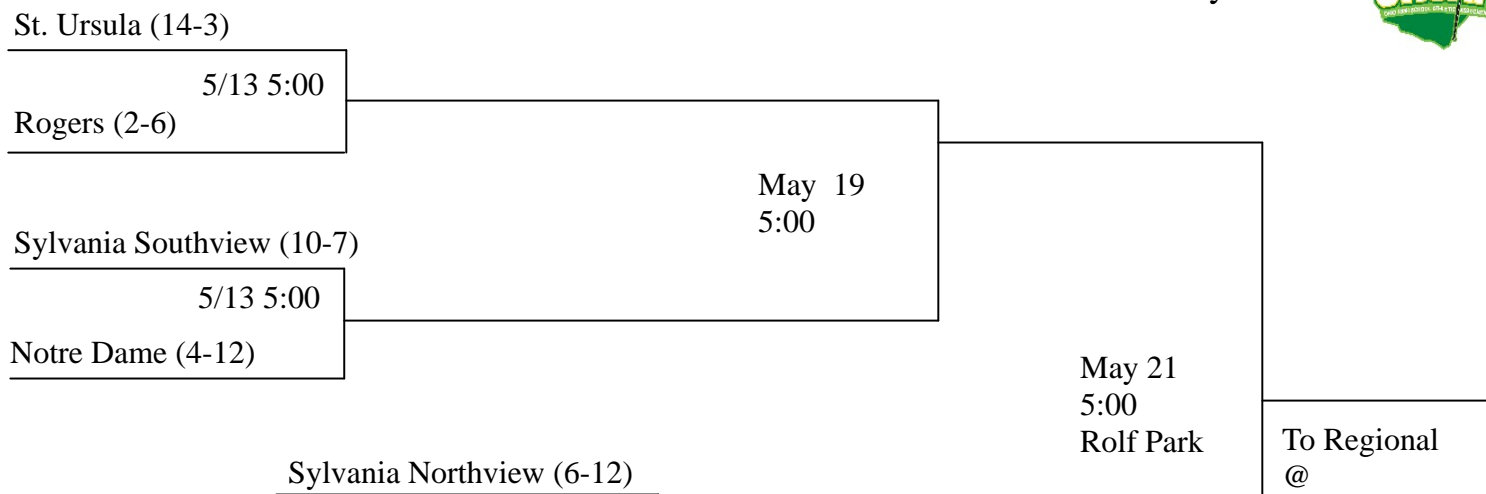

Division I Softball Tournaments
2009 NW District

Sectional Dates May 9-16
District semi-final May 19
District final May 21 & 22

M
A
U
M
E

M
A
U
M
E

B
O
W
L
I
N
G

G
R
E
E
N

F
R
O
M

S