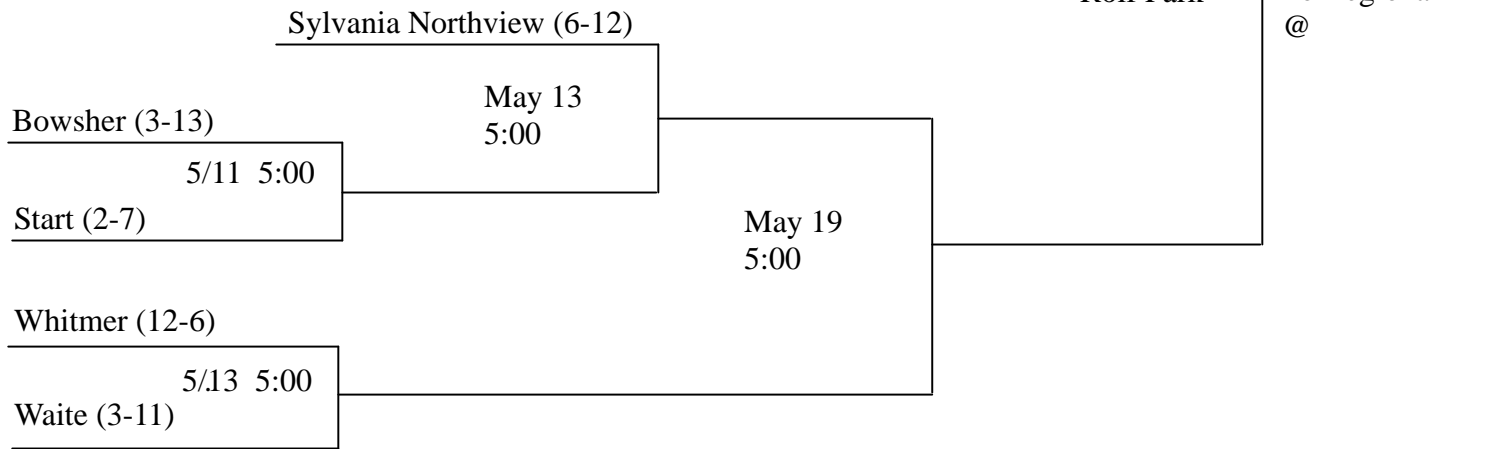

Division I Softball Tournaments
2009 NW District

Sectional Dates May 9-16
District semi-final May 19
District final May 21 & 22

M
A
U
M
E

M
A
U
M
E

B
O
W
L
I
N
G

G
R
E
E
N

F
R
O
M

S