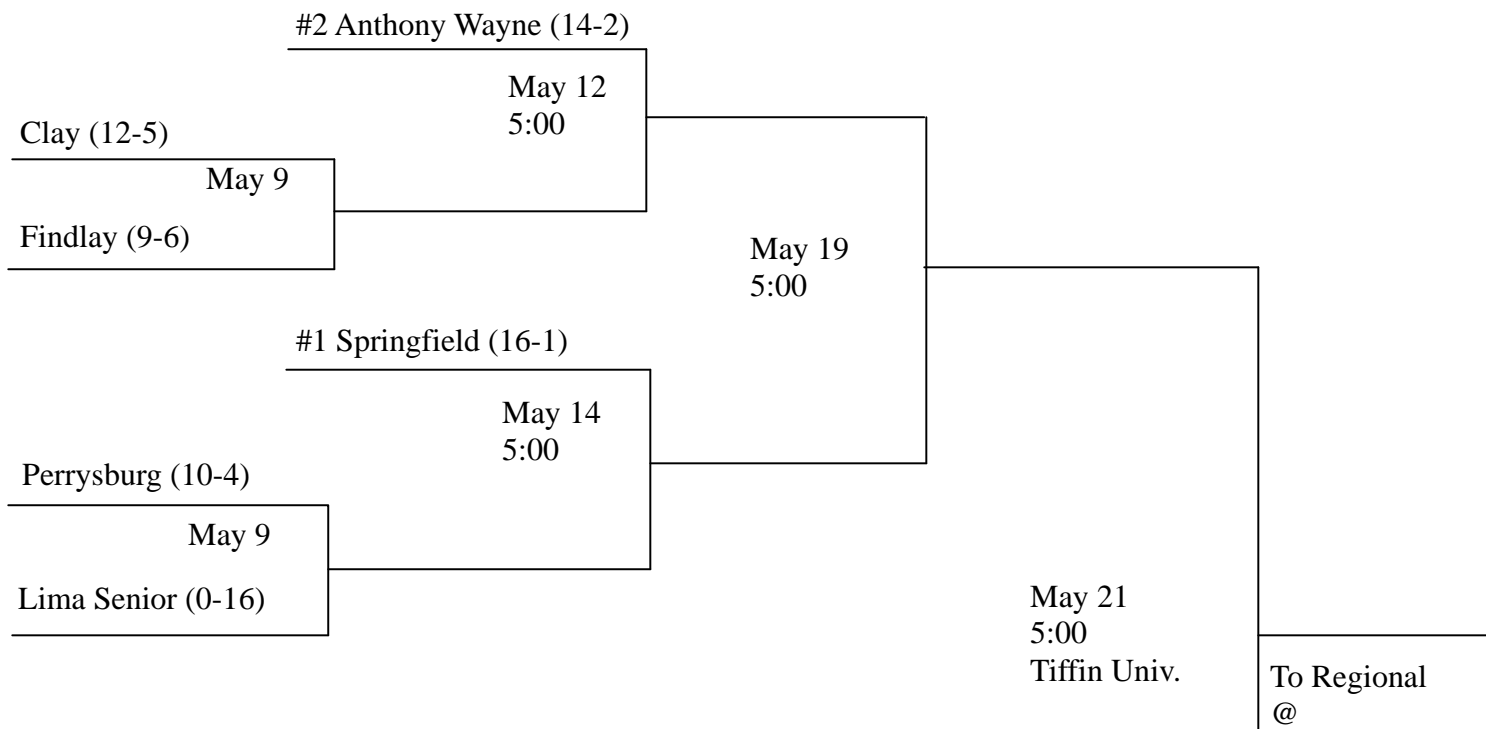

Division I Softball Tournaments
2009 NW District

Sectional Dates May 9-16
District semi-final May 19
District final May 21 & 22

M
A
U
M
E

M
A
U
M
E

B
O
W
L
I
N
G

G
R
E
E
N

F
R
O
M

S